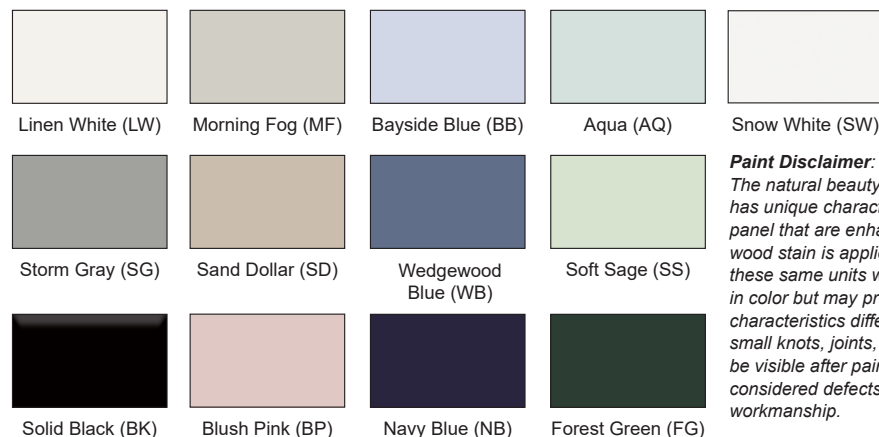

End Table **63021**
24"H x 21½"W x 25½"D
Shown in Natural

Chairside Table **63014**
24"H x 15"W x 24"D
Shown in Natural

SELECT YOUR CUSTOM AMISH FINISH AND HARDWARE

STAINS (14):

PAINTS (13):

Paint Disclaimer:
The natural beauty of solid wood has unique characteristics to each panel that are enhanced when wood stain is applied. Paint on these same units will be consistent in color but may present the wood characteristics differently. These small knots, joints, or end grain may be visible after painting and are not considered defects in material or workmanship.