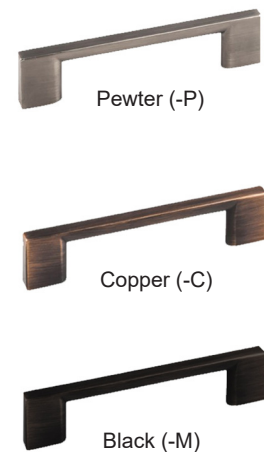

60" Console **63860**
30¼"H x 59¾"W x 17¼"D
Shown in Natural

68" Console **63868**
30¼"H x 68¼"W x 17¼"D
Shown in Brown Mahogany

OCCASIONAL

Coffee Table **63023**
18"H x 48"W x 24"D
Shown in Natural

Sofa Table **63012**
30"H x 48"W x 15"D
Shown in Natural

End Table **63021**
24"H x 21½"W x 25½"D
Shown in Natural

Chairside Table **63014**
24"H x 15"W x 24"D
Shown in Natural

SELECT YOUR CUSTOM AMISH FINISH AND HARDWARE

STAINS (14):

PAINTS (13):

Paint Disclaimer:
The natural beauty of solid wood has unique characteristics to each panel that are enhanced when wood stain is applied. Paint on these same units will be consistent in color but may present the wood characteristics differently. These small knots, joints, or end grain may be visible after painting and are not considered defects in material or workmanship.

HARDWARE (3):

Handles are exclusively available on the 2 West collections.